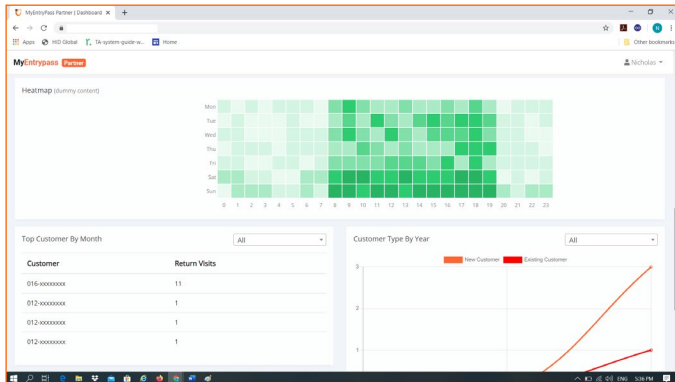

MyEntrypass provides real time visitor monitoring for contact tracing which helps the process of controlling the Covid-19 outbreak.

Picture shown is for illustration purposes only. Actual products may vary due to product enhancement.

Features

1. Comprehensive dashboard shows the summary of visitors for the business premise, including:

- Number of customers today
- Number of new customers today
- Number of customers above normal temperature
- Top location
- Recent check-ins details, including location, customer details, temperature & time
- Summary of today-customer by hour
- Summary of today-customer temperature
- Crowd level heatmap

2. Each user can register multiple business/companies.

3. For each business/company, multiple locations can be registered.

Dashboard Screen

Dashboard

1030 Customers today | 824 Avg. customers per day | 0 Customers above body temperature | 0 New Customer Today

Location	Customer	Type	Temperature	Time
Entrypass Puchong	016-xxxxxxx	Check in	36.4 °C	11 minutes ago
Entrypass Cyberjaya	016-xxxxxxx	Check in	36.3 °C	3 hours ago
Entrypass Puchong	016-xxxxxxx	Check in	36.6 °C	a day ago
Entrypass Cyberjaya	016-xxxxxxx	Check in	36.3 °C	a day ago
Entrypass Puchong	016-xxxxxxx	Check in	36.2 °C	a day ago
Bricomp Puchong	016-xxxxxxx	Check in	36.7 °C	2 days ago