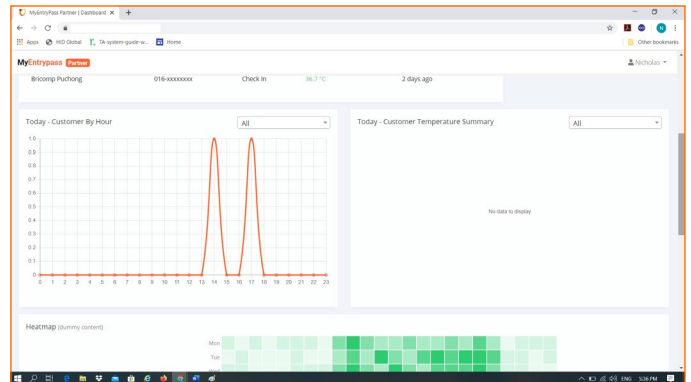

MyEntrypass provides real time visitor monitoring for contact tracing which helps the process of controlling the Covid-19 outbreak.

Picture shown is for illustration purposes only. Actual products may vary due to product enhancement.

Features

1. Comprehensive dashboard shows the summary of visitors for the business premise, including:

- Number of customers today
- Number of new customers today
- Number of customers above normal temperature
- Top location
- Recent check-ins details, including location, customer details, temperature & time
- Summary of today-customer by hour
- Summary of today-customer temperature
- Crowd level heatmap

2. Each user can register multiple business/companies.

3. For each business/company, multiple locations can be registered.

Dashboard Screen

Dashboard

1030 Customers today | 824 Avg. customers per day | 0 Customers above body temperature | 0 New Customer Today

Location	Customer	Type	Temperature	Time
Entrypass Puchong	016-xxxxxxx	Check in	36.4 °C	11 minutes ago
Entrypass Cyberjaya	016-xxxxxxx	Check in	36.3 °C	3 hours ago
Entrypass Puchong	016-xxxxxxx	Check in	36.6 °C	a day ago
Entrypass Cyberjaya	016-xxxxxxx	Check in	36.3 °C	a day ago
Entrypass Puchong	016-xxxxxxx	Check in	36.2 °C	a day ago
Bricomp Puchong	016-xxxxxxx	Check in	36.7 °C	2 days ago