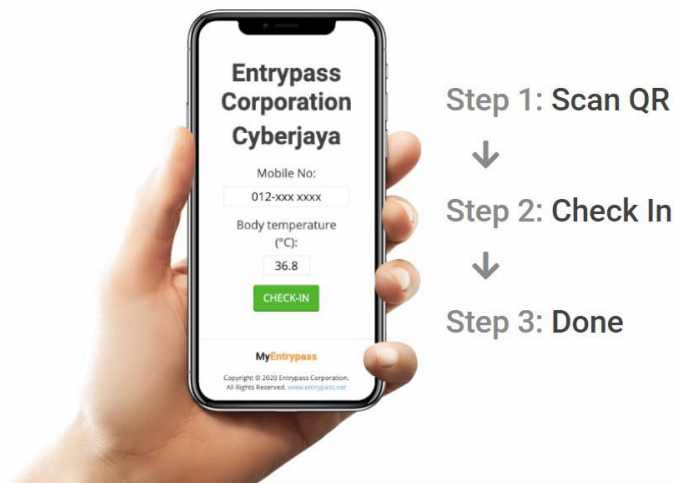

Getting Started

Try now!

Step 1: Scan QR Code

Demo Location

Scan to check in

Step 2: View Report

Customer	Type	Temperature	Time

"MyEntrypass" will be carried out as Corporate Social Responsibility (CSR) activity.

Picture shown is for illustration purposes only. Actual products may vary due to product enhancement.